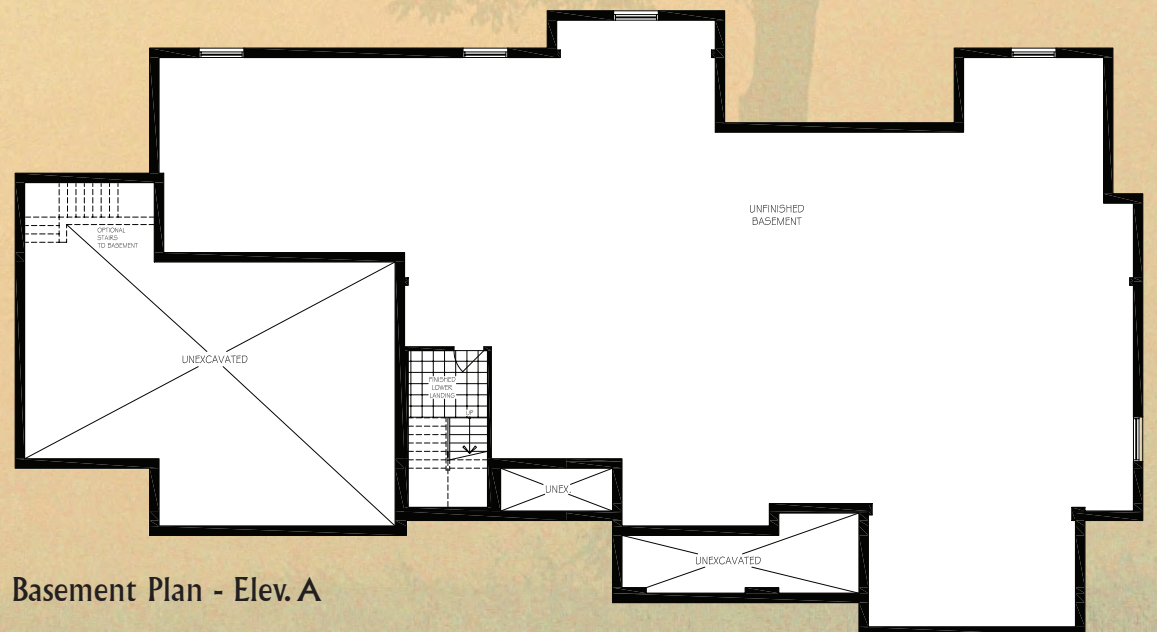

The Kildare - Bungalow - 3290 SQ. FT.

Ground Plan - Elev. A

Basement Plan - Elev. A