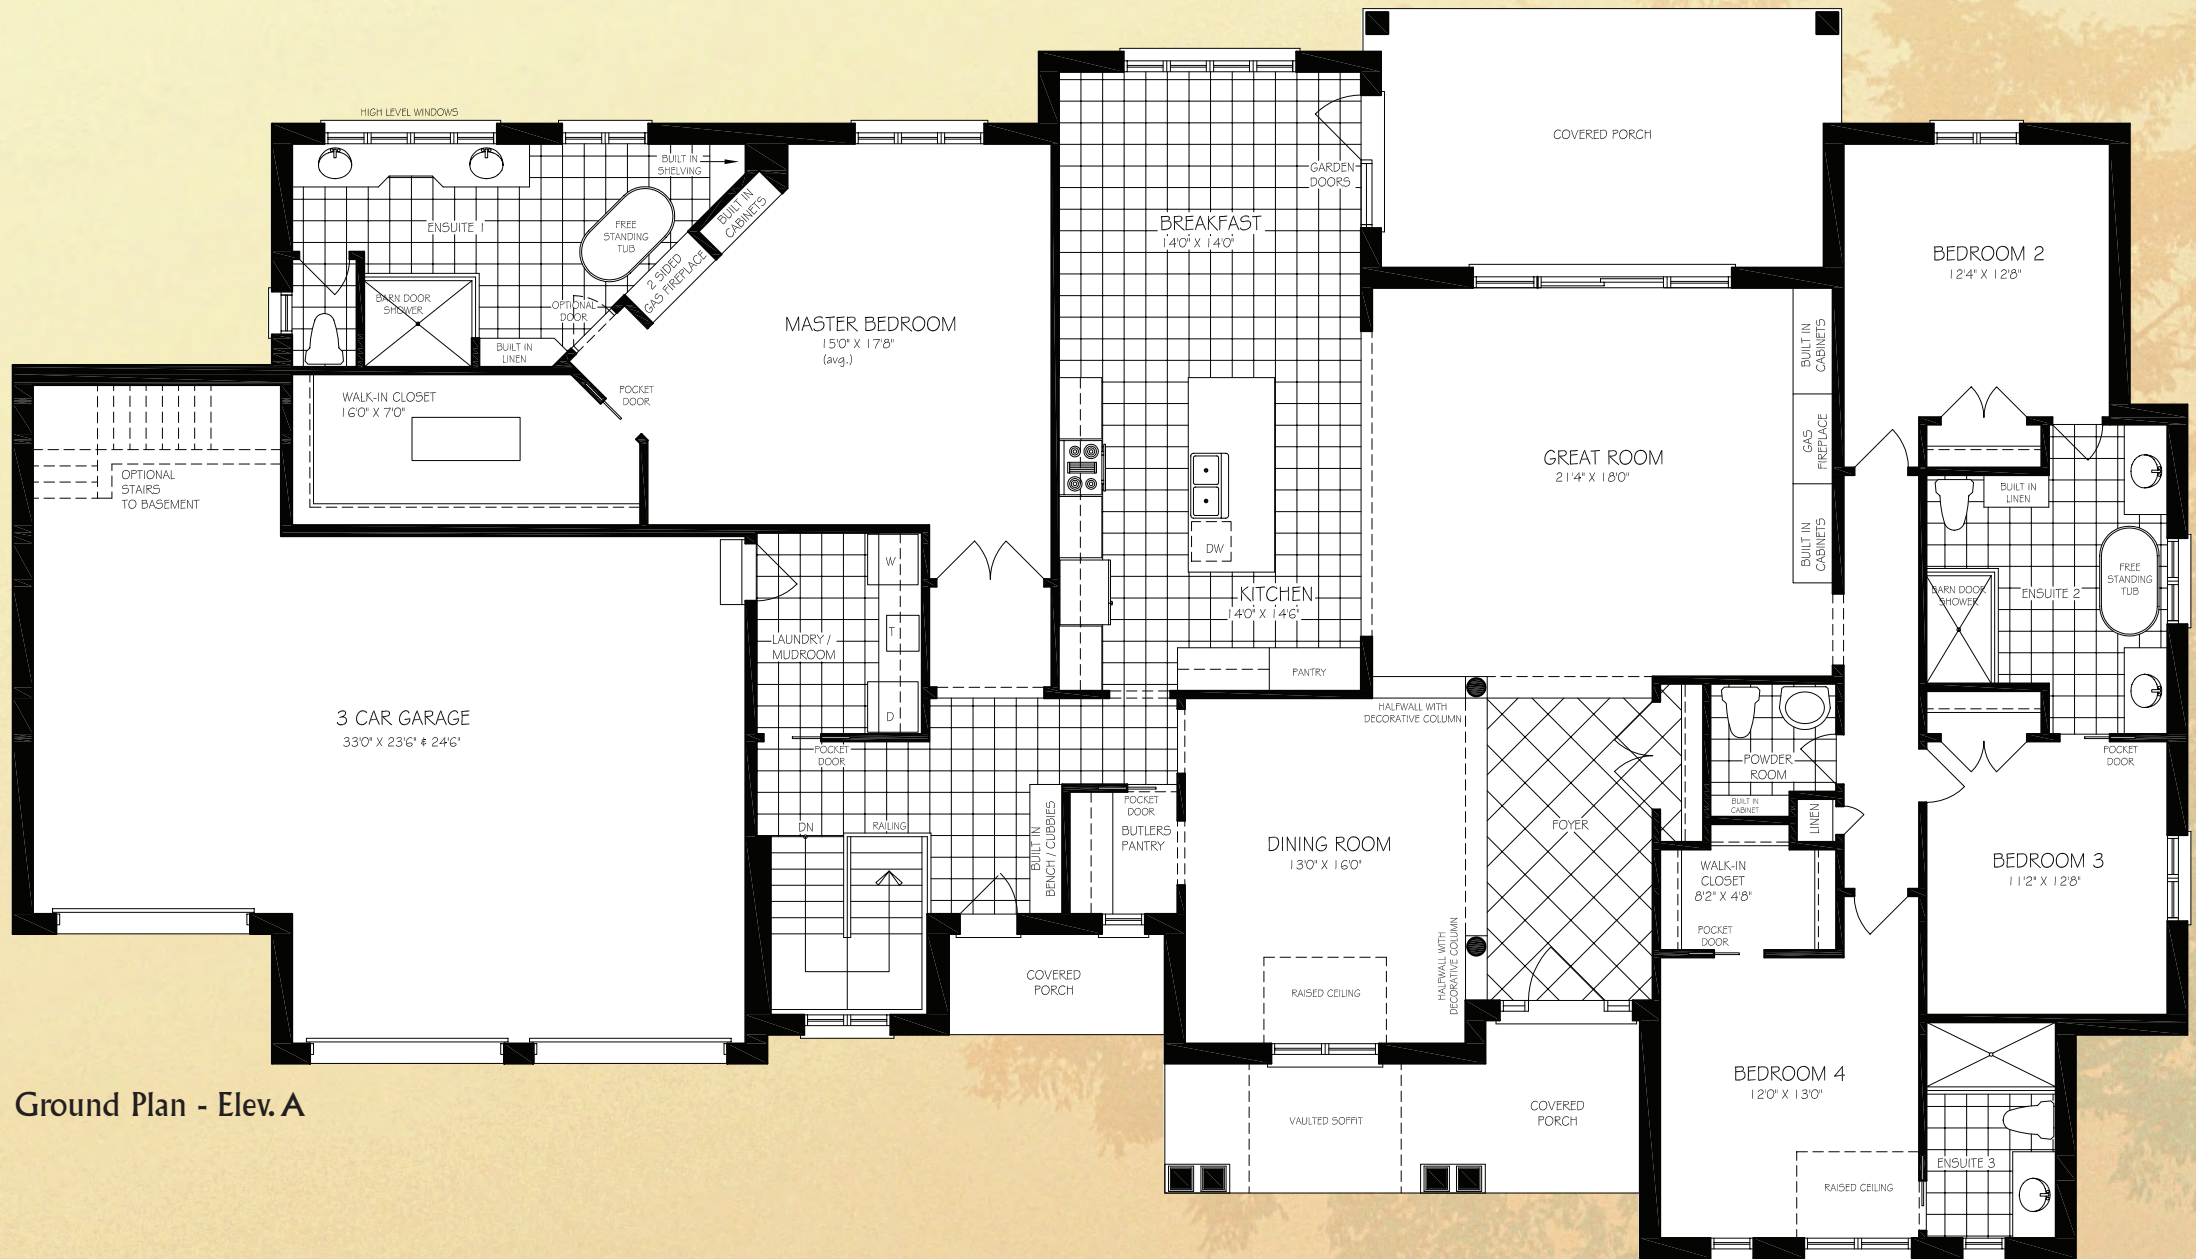

The Kildare - Bungalow - 3290 SQ. FT.

Ground Plan - Elev. A

Basement Plan - Elev. A